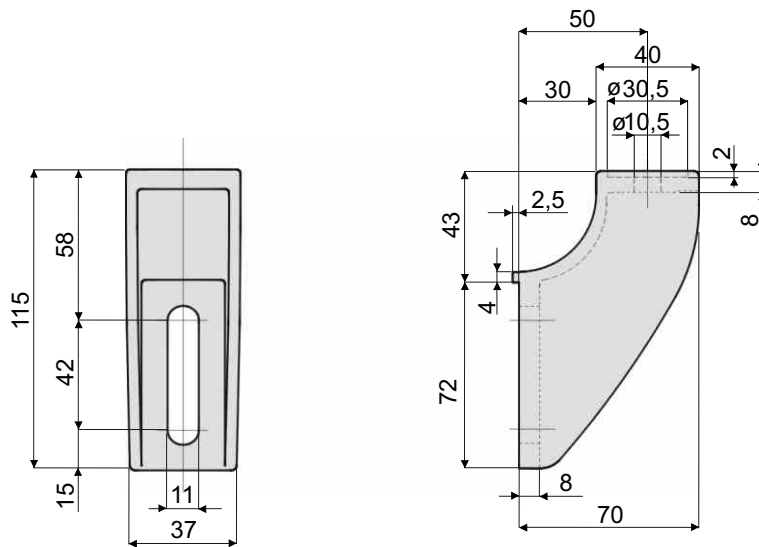

Guide rail bracket

(for adjustable head)

Part. 209

Code/Codice
209 / 80754

MATERIAL: Bracket made out of reinforced polyamide.

FEATURES: To use with heads Part.221, 222 and 223.

PACKAGING: 24 pieces.

ON REQUEST:

Brackets: In reinforced polypropylene, other colours.

Packaging: Not standard.